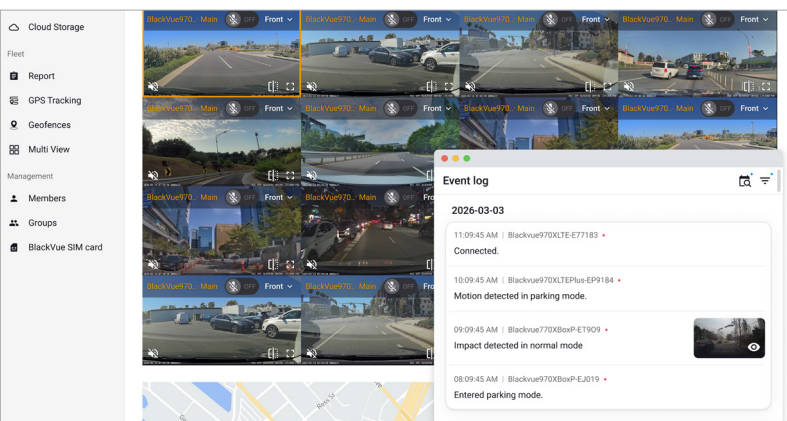

FLEETA | AI-powered Simplicity in Tracking

See More. Pay Less. Sign Nothing. Start your FLEETA Today!

120-days GPS Tracking

Comprehensive location tracking system

- Real-time location updates
- 120-day history retention
- Geofencing capabilities

Unlimited Remote Live View

Stream real-time video without limit!

- Up to 64 concurrent cameras*
- Dual monitor support
- High-quality video streams (HD 720p, 1Mbps)
- Real-time event log

*The stability and performance of multi-channel live view may vary depending on the user's PC specifications and network conditions.

AI-Powered Dashboards

Effortlessly generate custom reports!

- FLEETA AI makes reporting easy
- Generate reports about anything
- Get insights on how your fleet operates
- AI chat and presets available

AI-Powered Driver Monitoring

- Detailed driving behavior analysis
- Safety score tracking
- Customizable reporting periods
- Trend analysis and insights

UPDATING...

Remote Dash Cam Maintenance

Keep your dash cams updated from anywhere