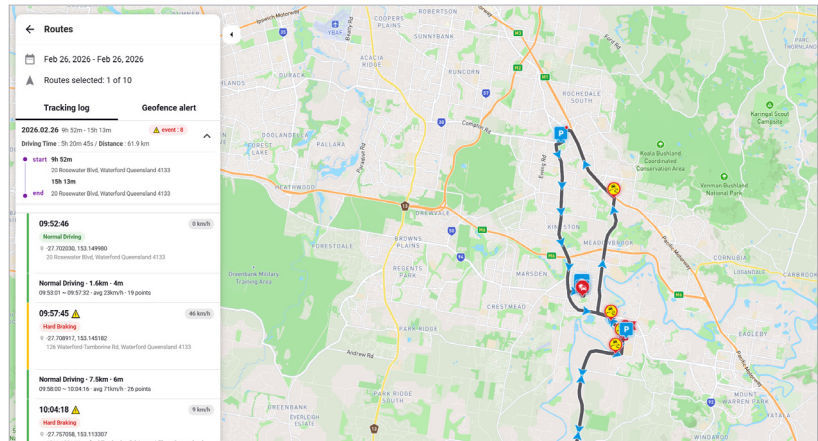

FLEETA | AI-powered Simplicity in Tracking

See More. Pay Less. Sign Nothing. Start your FLEETA Today!

120-days GPS Tracking

Comprehensive location tracking system

- Real-time location updates
- 120-day history retention
- Geofencing capabilities

Unlimited Remote Live View

Stream real-time video without limit!

- Up to 64 concurrent cameras*
- Dual monitor support
- High-quality video streams (HD 720p, 1Mbps)
- Real-time event log

*The stability and performance of multi-channel live view may vary depending on the user's PC specifications and network conditions.