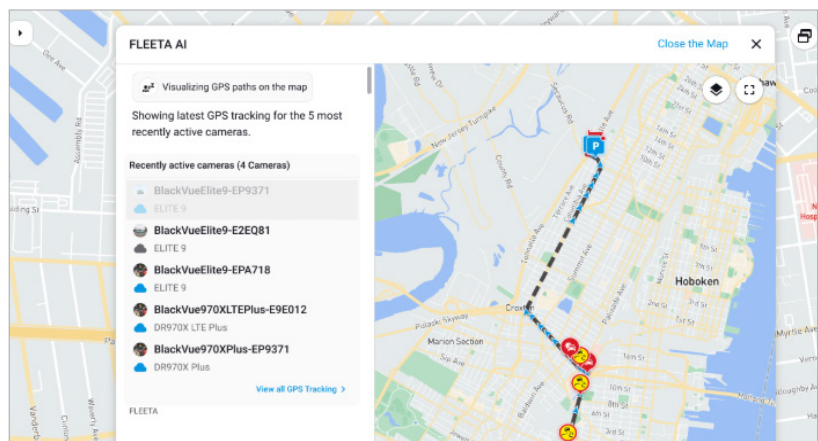

120-days GPS Tracking

Comprehensive location tracking system

- Real-time location updates
- 120-day history retention
- Geofencing capabilities

Unlimited Remote Live View

Stream real-time video without limit!

- Up to 64 concurrent cameras*
- Dual monitor support
- High-quality video streams (HD 720p, 1Mbps)
- Real-time event log

*The stability and performance of multi-channel live view may vary depending on the user's PC specifications and network conditions.

AI-Powered Dashboards

Effortlessly generate custom reports!

- FLEETA AI makes reporting easy
- Generate reports about anything
- Get insights on how your fleet operates
- AI chat and presets available