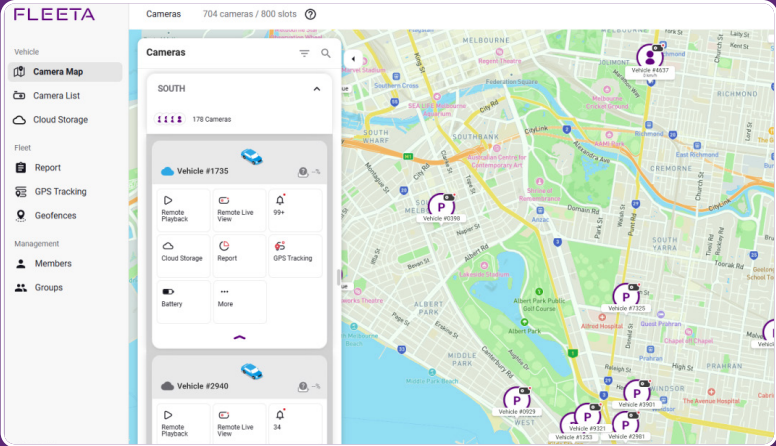

FLEETA | AI-powered Simplicity in Tracking

See More. Pay Less. Sign Nothing. Start your FLEETA Today!

120-days GPS Tracking

Comprehensive location tracking system

- Real-time location updates
- 120-day history retention
- Geofencing capabilities

Unlimited Remote Live View

Stream real-time video without limit!

- Up to 64 concurrent cameras*
- Dual monitor support
- High-quality video streams (HD 720p, 1Mbps)
- Real-time event log

*The stability and performance of multi-channel live view may vary depending on the user's PC specifications and network conditions.

AI-Powered Dashboards

Effortlessly generate custom reports!

- FLEETA AI makes reporting easy
- Generate reports about anything
- Get insights on how your fleet operates
- AI chat and presets available

AI-Powered Driver Monitoring