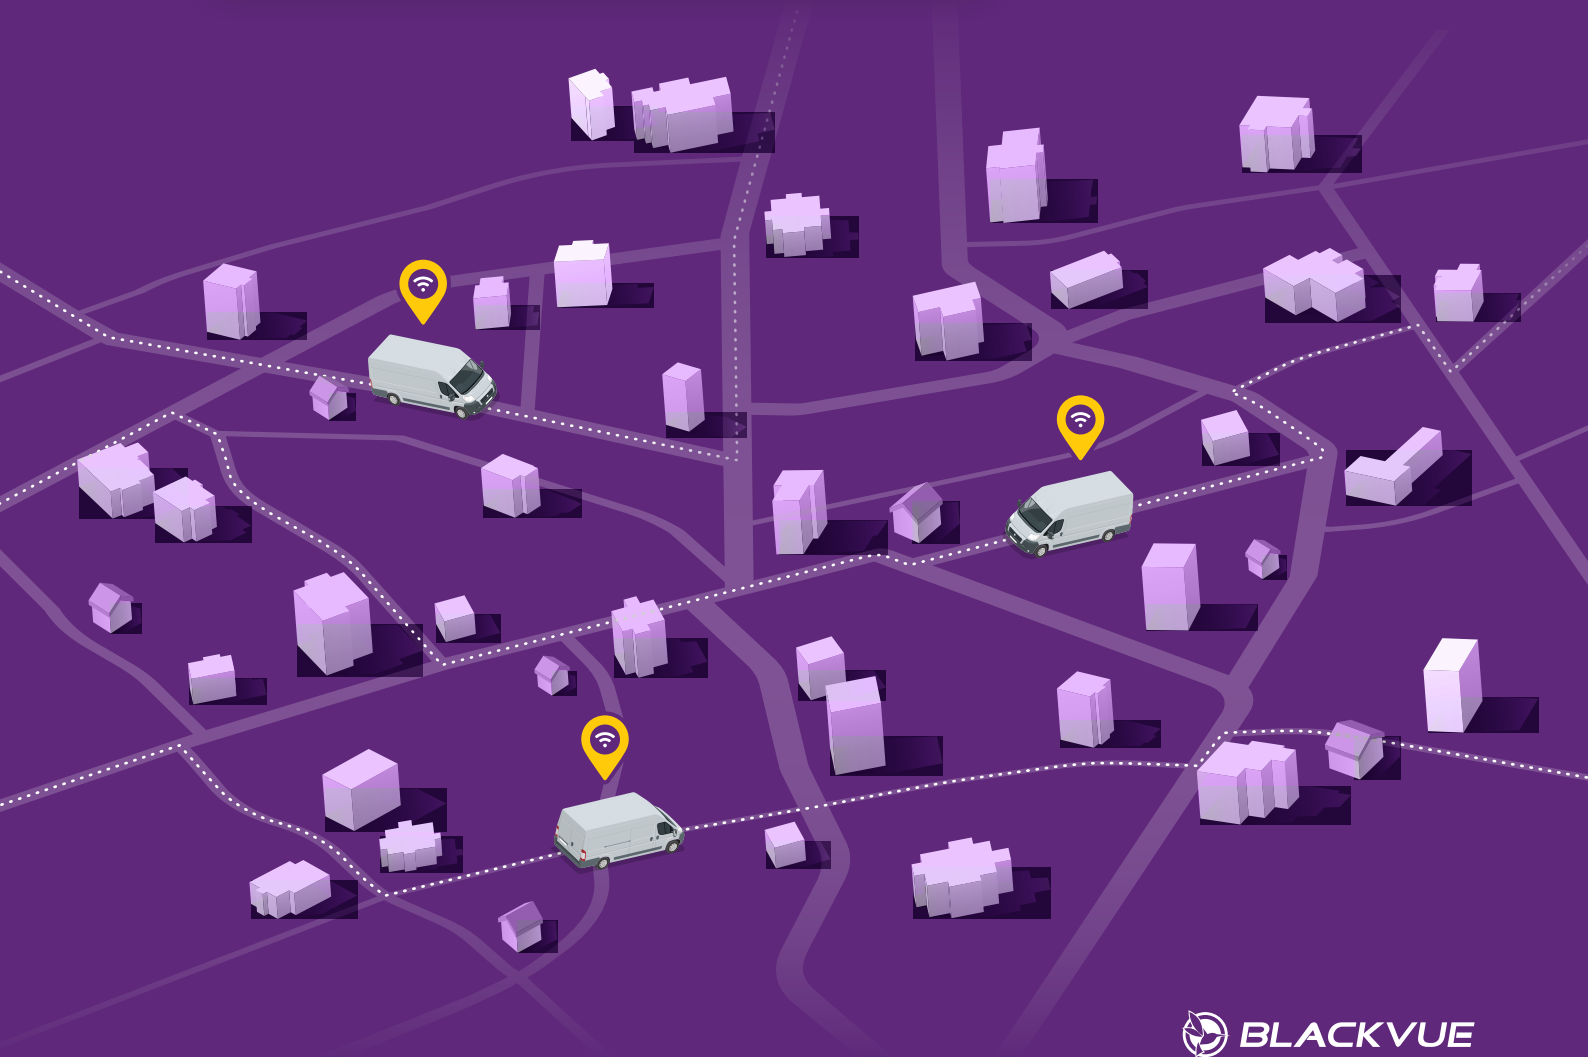

FLEETA | AI-powered Simplicity in Tracking

See More. Pay Less. Sign Nothing. Start your FLEETA Today!

120-days GPS Tracking

Comprehensive location tracking system

- Real-time location updates
- 120-day history retention
- Geofencing capabilities

Unlimited Remote Live View

Stream real-time video without limit!

- Up to 64 concurrent cameras*
- Dual monitor support
- High-quality video streams (HD 720p, 1Mbps)
- Real-time event log

*The stability and performance of multi-channel live view may vary depending on the user's PC specifications and network conditions.

Last-Mile Delivery

Food & Groceries, Florists, Auto parts delivery, pharmacy couriers.

Passenger Transportation

Hotel shuttles, medical transport(non-emergency), private school buses.

Sales Fleets

Real estate agencies with company cars.