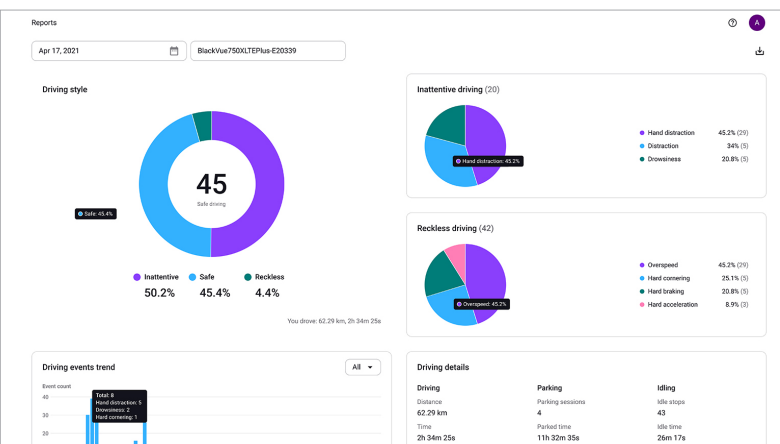

Unlimited Remote Live View

Stream real-time video without limit!

- Up to 64 concurrent cameras*
- Dual monitor support
- High-quality video streams (HD 720p, 1Mbps)
- Real-time event log

*The stability and performance of multi-channel live view may vary depending on the user's PC specifications and network conditions.

AI-Powered Dashboards

Effortlessly generate custom reports!

- FLEETA AI makes reporting easy
- Generate reports about anything
- Get insights on how your fleet operates
- AI chat and presets available

AI-Powered Driver Monitoring

Advanced driver safety and compliance monitoring!

- Real-time distraction detection
- Drowsiness monitoring
- Seatbelt compliance tracking
- Driver behavior analytics

Driving Reports

Comprehensive driver performance analytics!

- Detailed driving behavior analysis
- Safety score tracking
- Customizable reporting periods
- Trend analysis and insights

UPDATING...

Remote Dash Cam Maintenance

Keep your dash cams updated from anywhere